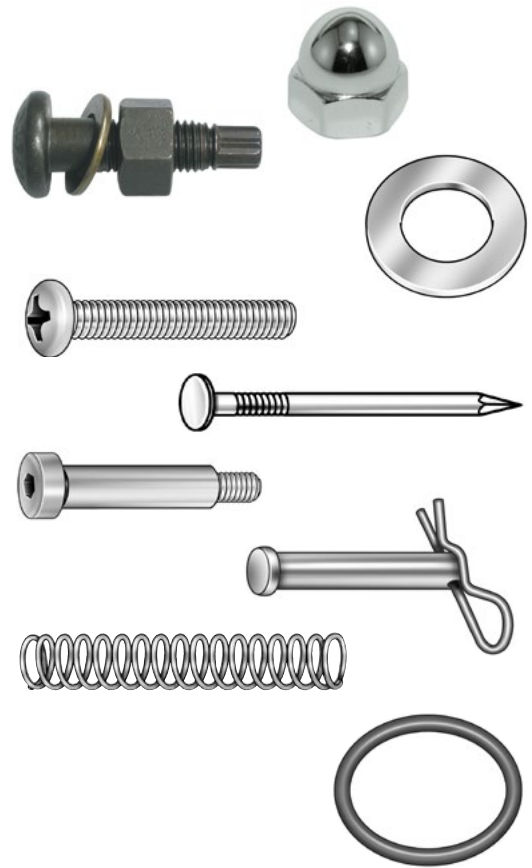

# Fasteners, Raw Materials & Adhesives

Bolts, Nuts, Screws, Metals, Plastic,  
Rubber, Felt, Epoxy, Sealants & Caulk

**FASTENERS**

**Table of Contents: 2787 - 3025**

	<i>Page</i>
Hex Head Cap Screws .....	2789
Bolts .....	2813
Wire, Cable & Hose Clamps .....	2826
Nuts .....	2828
Flat Washers .....	2849
Lock Washers .....	2855
Machine Screws .....	2863
Sheet Metal Screws .....	2879
Thumb Screws .....	2887
Wood Screws .....	2891
Construction Nails .....	2895
Socket Head Cap Screws .....	2896
Shoulder Screws .....	2918
Set Screws .....	2925
Rivets, Rivet Tools & Accessories .....	2931
Thread Inserts .....	2944
Threaded Rods & Studs .....	2954
Pins .....	2963
Clevis Pins .....	2964
Ball Plungers .....	2976
Retaining Rings .....	2977
Architectural Hardware .....	2981
Standoffs & Spacers .....	2982
Springs .....	2985
Anchors .....	2998
O-Rings .....	3014
Key Stock .....	3023